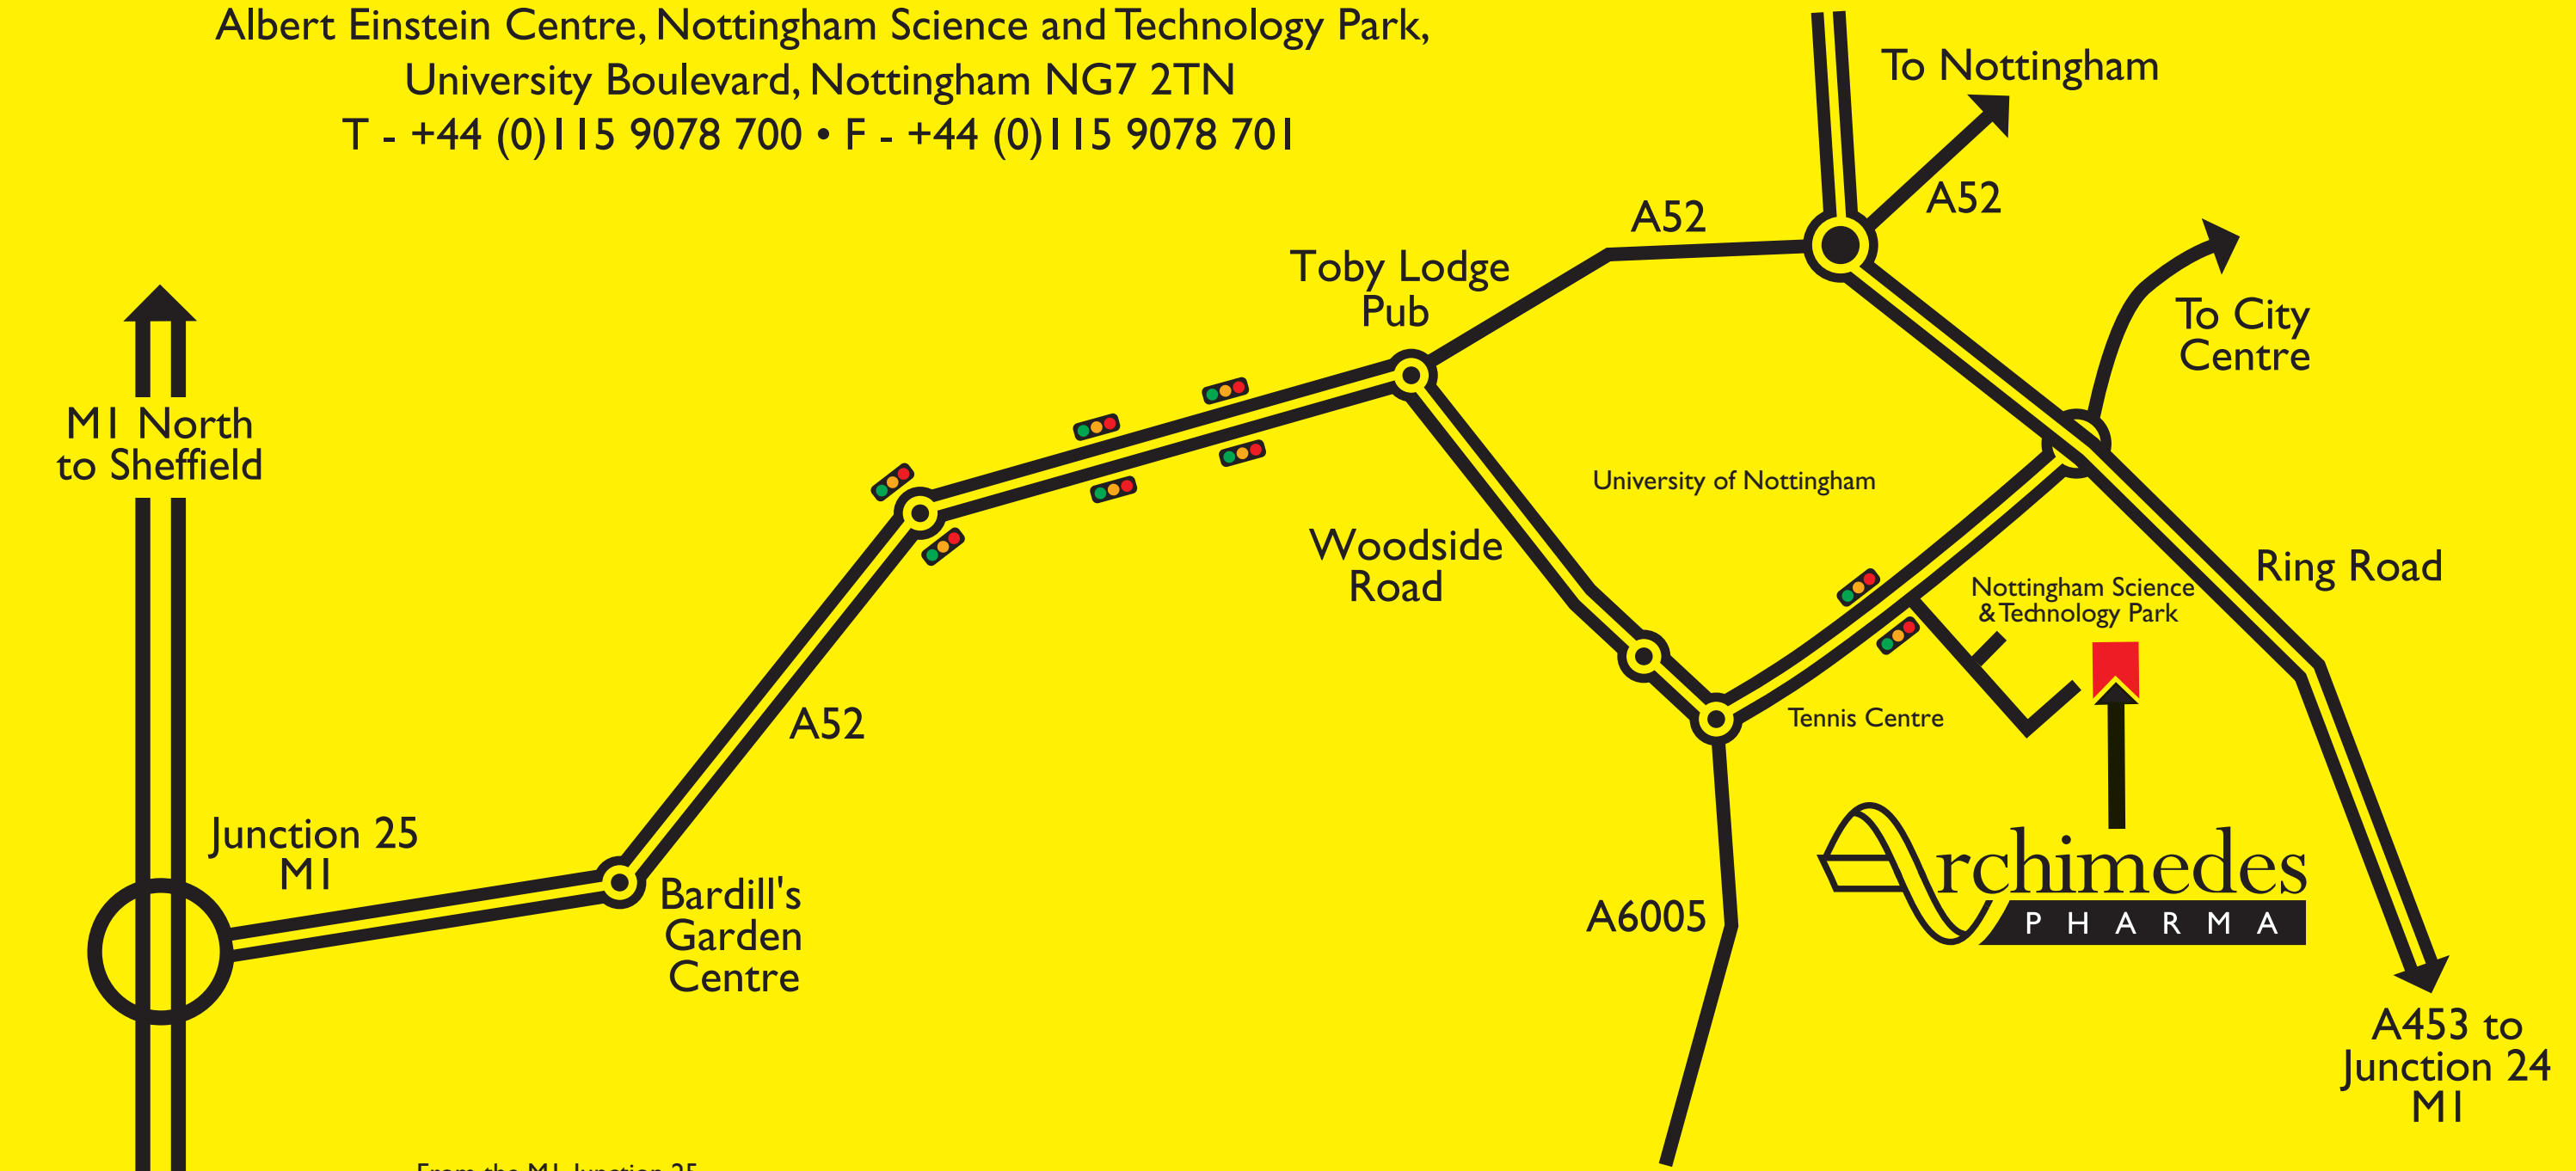

Archimedes Development Ltd.  
Albert Einstein Centre, Nottingham Science and Technology Park,  
University Boulevard, Nottingham NG7 2TN  
T - +44 (0)115 9078 700 • F - +44 (0)115 9078 701

- From the M1, Junction 25.
1. Leave the Motorway at Junction 25.
  2. Take the A52 (Stapleford by-pass) heading for Nottingham. You will come to an island with Bardill's Garden Centre in front of you. Take the second left at this island continuing towards Nottingham.
  3. At the next large junction, which is controlled by overhead traffic lights, continue on the road towards Nottingham.
  4. This will take you over two more sets of traffic lights and eventually bring you to a large island with the Toby Lodge Pub/Restaurant in front of you.
  5. Turn right at this island (Woodside Road).
  6. You will come to two more islands. Carry on at the first and turn left at the second, on to University Boulevard. At this point, the University will be on your left and you will pass the Tennis Centre on your right.
  7. At the next set of traffic lights, turn right into the Science Park.